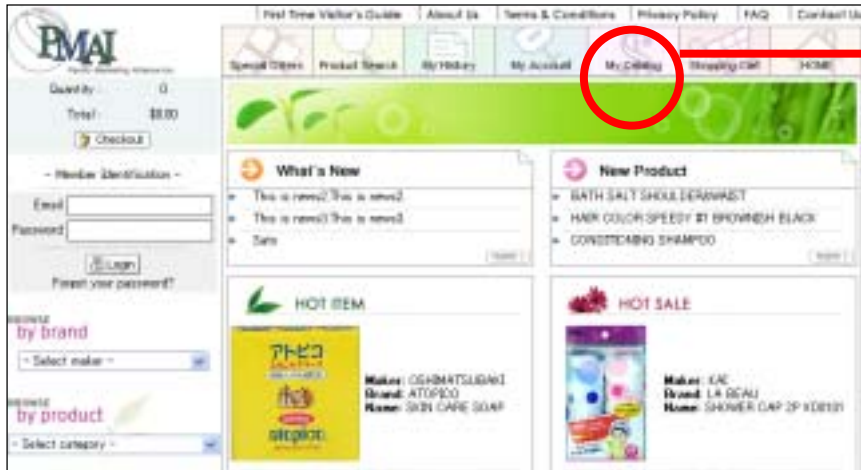

6. マイカタログ

マイカタログでは過去に注文された商品が一覧で表示されています。よくご購入される商品を「PRODUCT SEARCH」などで検索して注文する手間が省け、大変便利な機能です。

My Catalog

をクリックするとアイテムの表示順を並べ替えることができます。

My Catalog

Total Items: 17

Item#	Maker	Brand	ItemName	Order Date	Quantity In ShoppingCart	Update	Delete
17548	TSUMURA	BATHCLIN	BATH SALT LAVENDER	02/12/2004	0	Update	Delete
17310	TSUMURA	BATHCLIN	BATH SALT FOREST	02/12/2004	0	Update	Delete
01595	GOZDEL	LUSTER	KITCHEN SPONGE #MA S	01/30/2004	0	Update	Delete
02487	KIA	RAZOR	PRETTY FRESH L 3P FRL3PS	01/16/2004	0	Update	Delete
17337	TSUMURA	BATHCLIN	BATH SALT JASMIN	01/16/2004	0	Update	Delete
11083	HEAMITSU	SALONPAG	PATCH HOT	01/16/2004	0	Update	Delete
17320	TSUMURA	BATHCLIN	BATH SALT YUZU	01/16/2004	0	Update	Delete
16120	TSUMURA	YAKUTO BATHCLIN	BATH SALT GINGER	01/16/2004	0	Update	Delete
16147	TSUMURA	YAKUTO BATHCLIN	BATH SALT LEMON BALM	01/16/2004	0	Update	Delete
20419	TSUMURA	BATHCLIN	BATH SALT JAPANESE CHYPRESS	01/16/2004	0	Update	Delete
37484	SAGAMI	TYPE-E	CONDOM	01/16/2004	0	Update	Delete
41661	KOSE	CLEAR TURN	WHITE MASK	01/16/2004	0	Update	Delete
41670	KOSE	CLEAR TURN	MOIST MASK OLIVE OIL	01/16/2004	0	Update	Delete
42640	KOSE	CLEAR TURN	MOIST MASK COLLAGEN	01/16/2004	0	Update	Delete
44504	KAREBO HP	NAME	SHAMPOO PEACH PUMP	01/16/2004	0	Update	Delete
02247	KIA	LA BEAU	SHOWER CAP 2P XDD018	01/16/2004	0	Update	Delete
06673	MANDON	MANDON	FACIAL SCRUB CHARCOAL	01/13/2004	0	Update	Delete